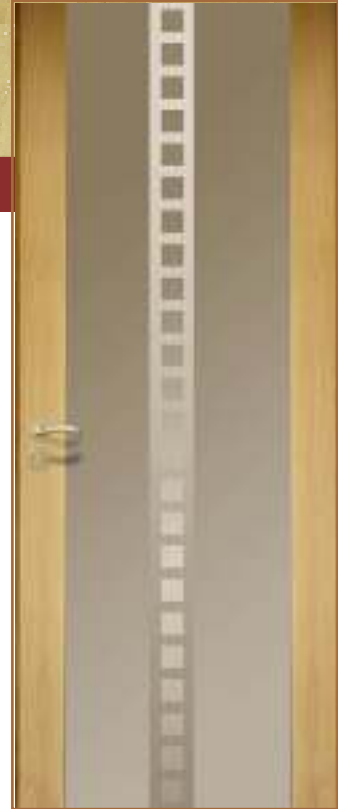

## PORTE IN MASSELLO

misure:

luce altezza netta standard: 2100mm

luce largh.netta standard: 700; 800; 900mm

largh. standard telaio: 100;120mm

NM-11

NM-12

NM-13