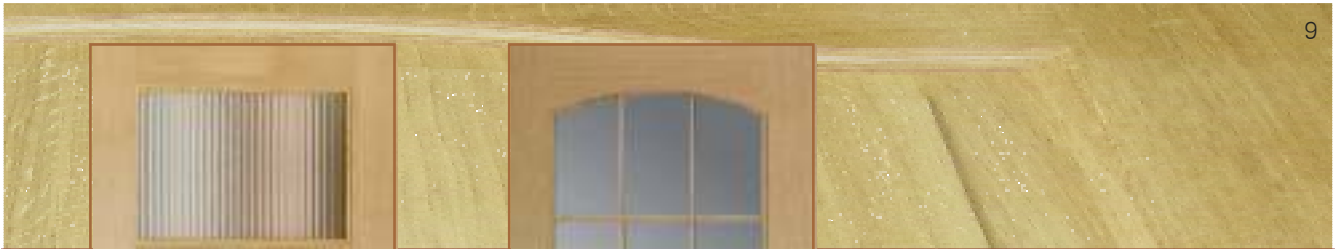

PORTE IN MASSELLO

misure:

luce altezza netta standard: 2100mm

luce largh.netta standard: 700; 800;
900mm

largh. standard telaio: 100;120mm